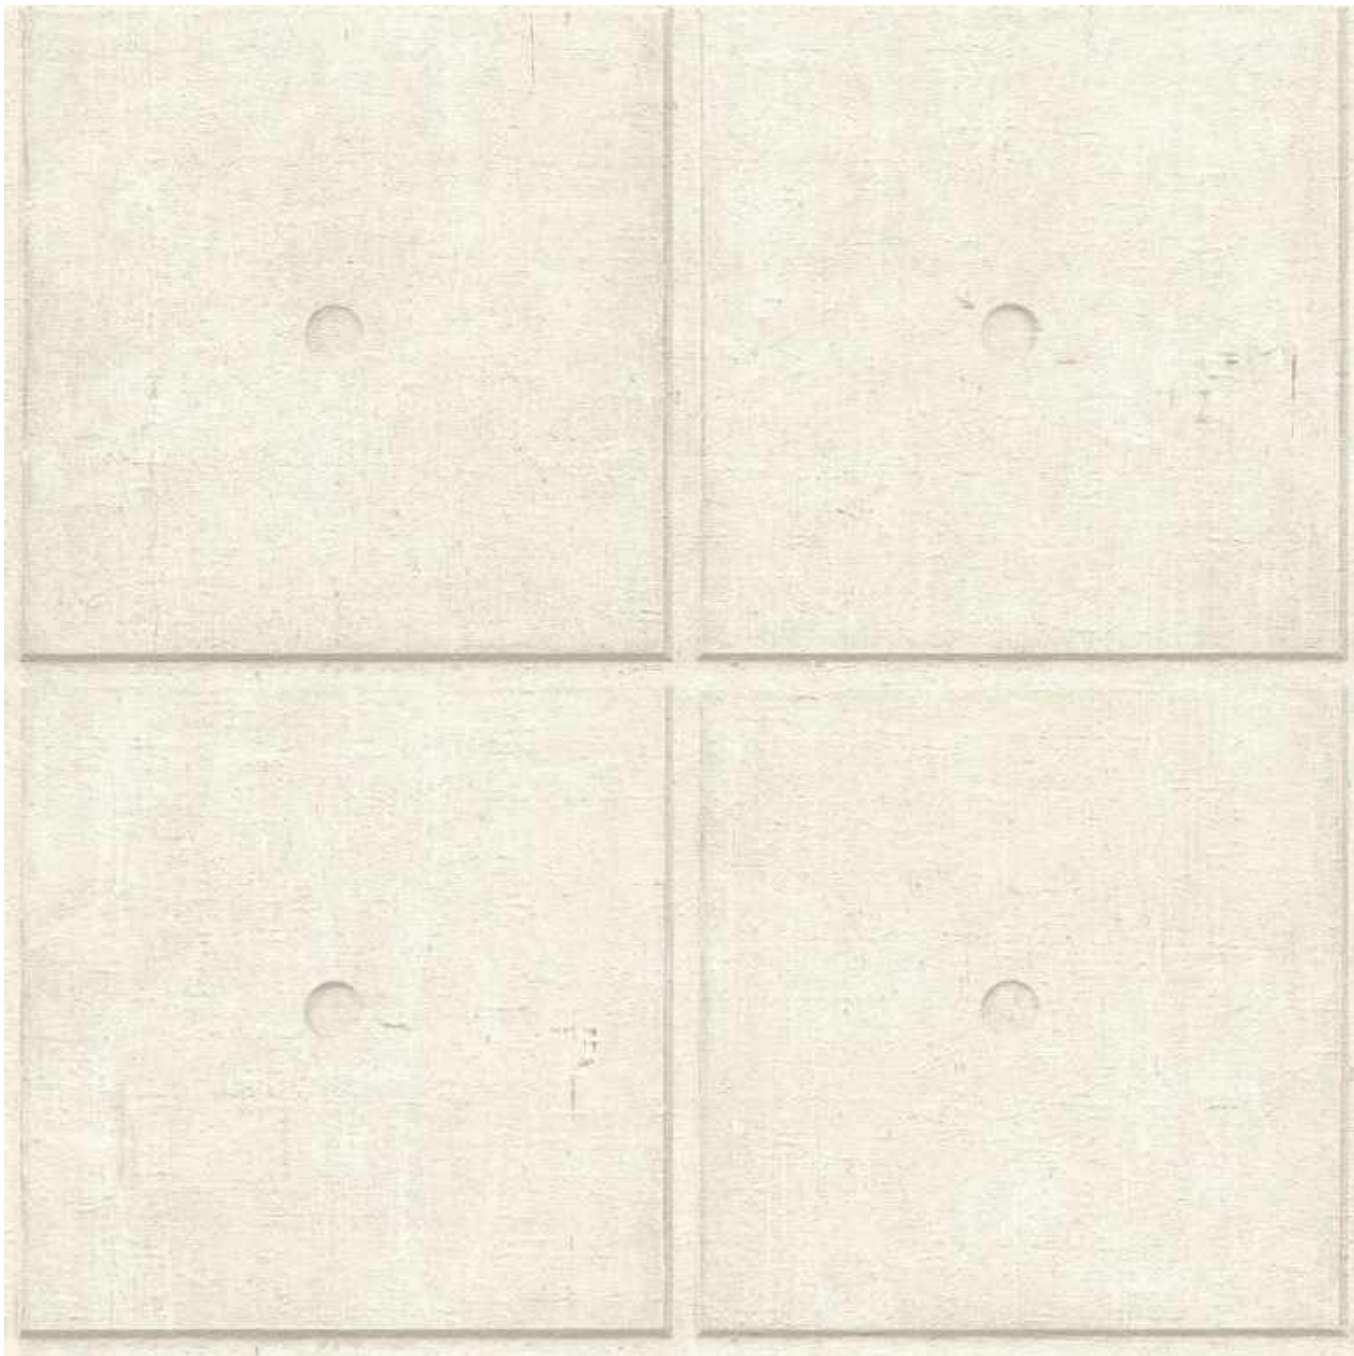

WELCOME HOME **rasch**

PAPEL MURAL
NON-WOVEN
VLIES

499414

Calce 26,5 cm
Rollo 53 cm x 10 mts