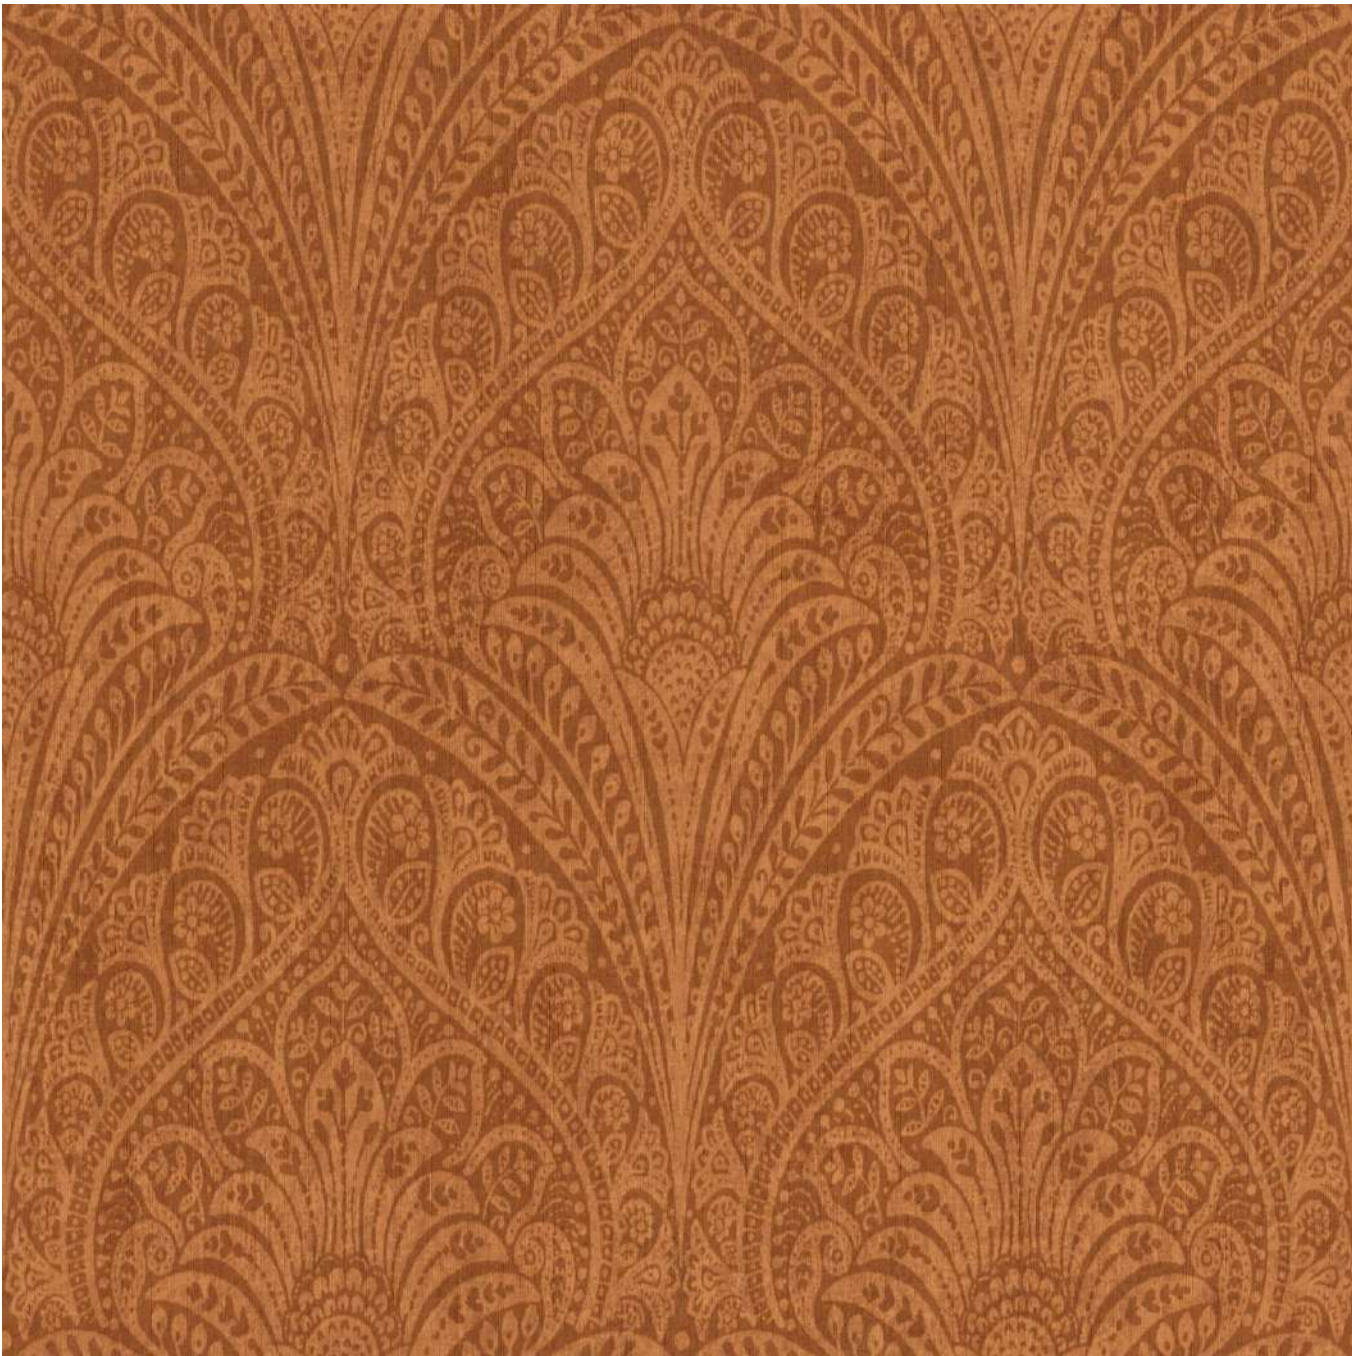

INDIAN STYLE **rasch**

PAPEL MURAL
NON-WOVEN
VLIES

746341

Calce 53 cm
Rollo 53 cm x 10 mts