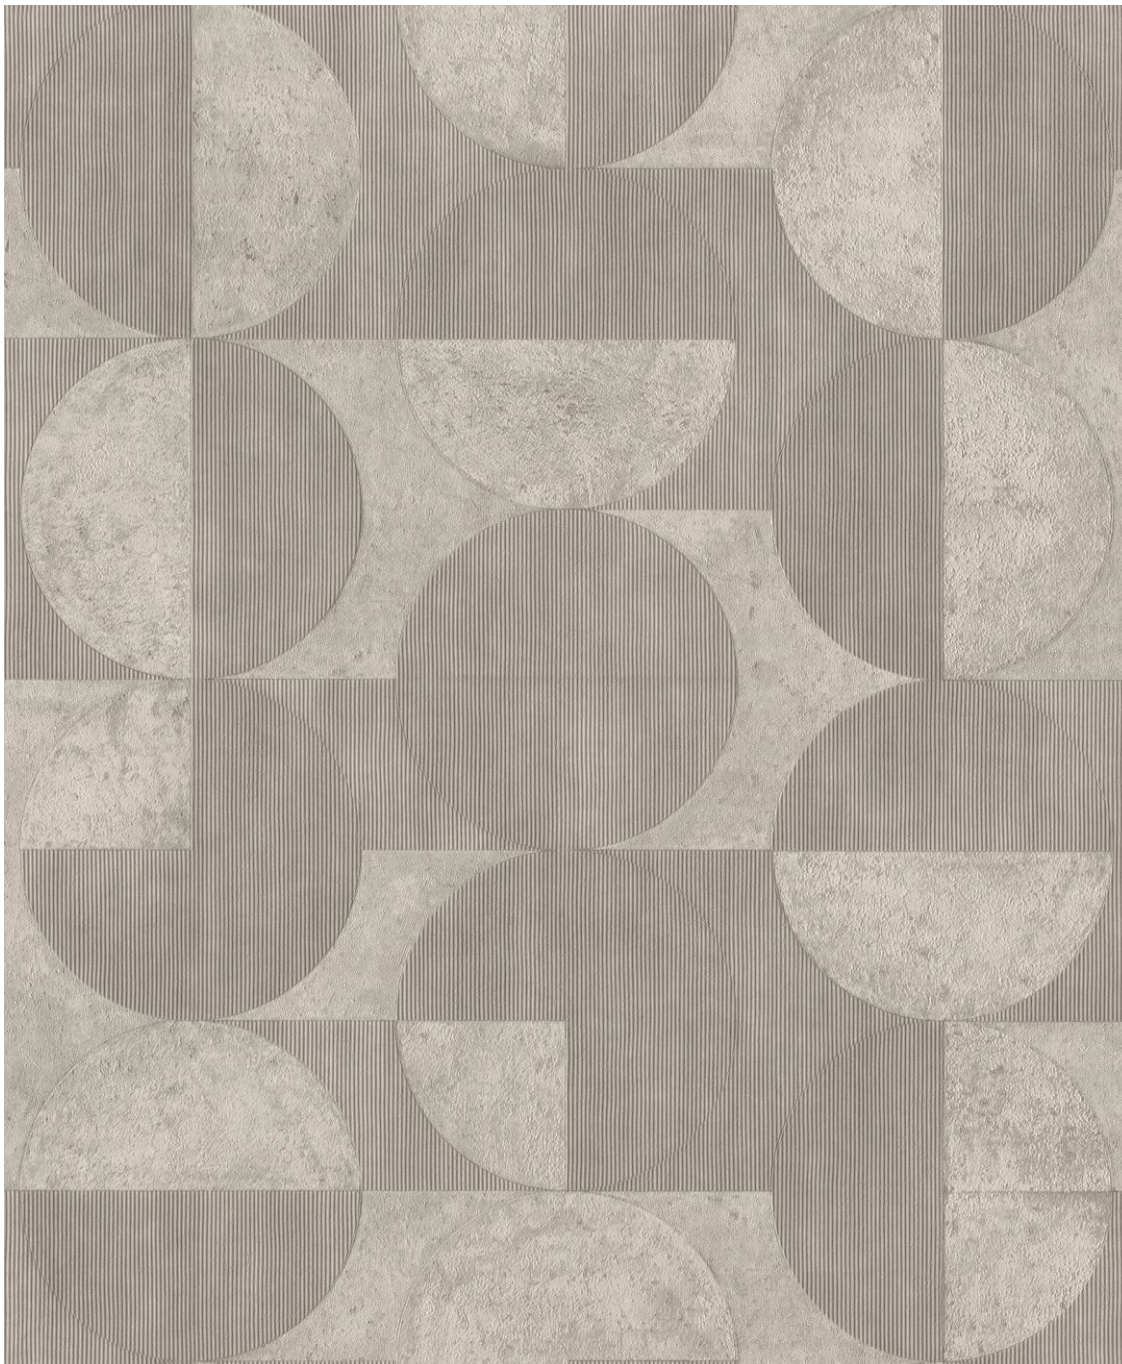

CONCRETE **rasch**

521351

Calce 40 cm
Rollo 53 cm x 10 mts